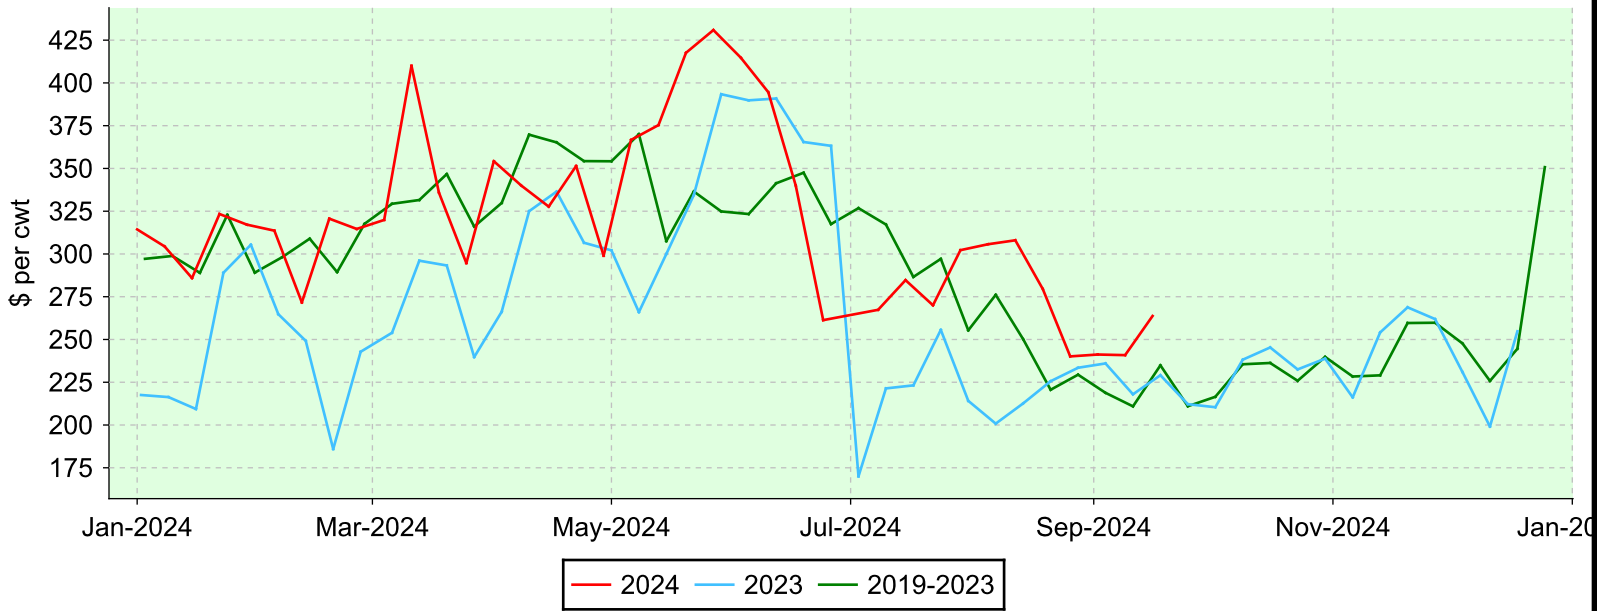

# Lambs 95-109 lbs.

Embrun, Monday sales.

## Average Price

## Volume